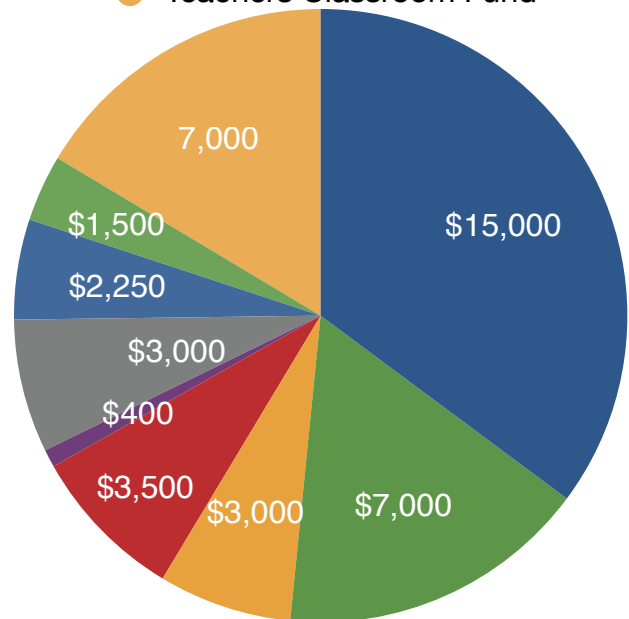

What will the funds support?

- After school clubs
- Teacher Planning days
- PBIS Student Recognition
- Field trip support
- Family Events
- 8th grade promotion
- Staff appreciation
- Library books & supplies
- Teachers Classroom Fund